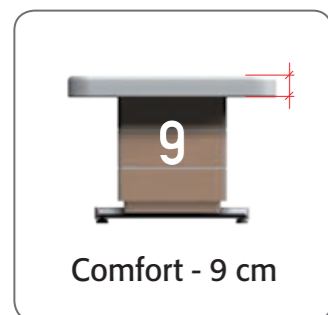

MATTRESS THICKNESS SPESSORE MATERASSO

Mattress with high density foam for energetic massages

Materasso con gomma ad alta densità per massaggi energici